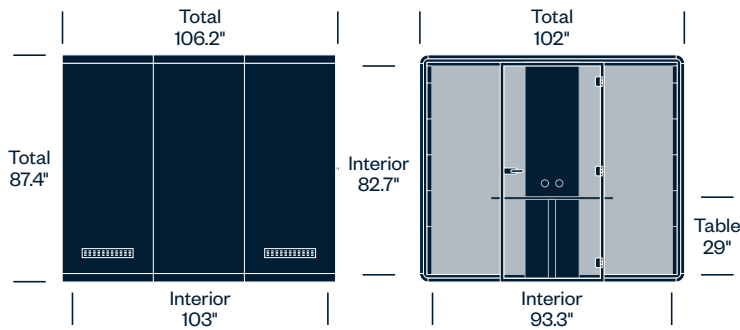

Acoustic Pod with Optional Table

Acoustics

Noise Reduction

Performance Properties

Learn more about acoustics in our [Acoustic Design Guide](#).

Specifications

Speech Level Reduction:	20.5 decibels
Ceiling Light Bulb Type:	LED
Ceiling Light Power:	41.4 watts
Ceiling Light	
Power Consumption:	65 watts max.
Ceiling Light	
Color Temperature:	3,000K
Power Module (2x) Outlets:	110-volt power, USB-A, USB-C, RJ45 ethernet
Air Ventilation	
Exchange Rate:	1,837 ft.³/hr. per fan (12 fans)

Finishes/Upholstery

Interior Fabric

Premium Wool

Column TFL

Cosmos Grey
White

Case TFL

Cosmos Grey
White

Handle and Hinges Trim

Anodized Aluminum
Cosmos Grey

Rear Glass Color

Clear

Worksurface Laminate

Velvet Black

Worksurface TFL

White